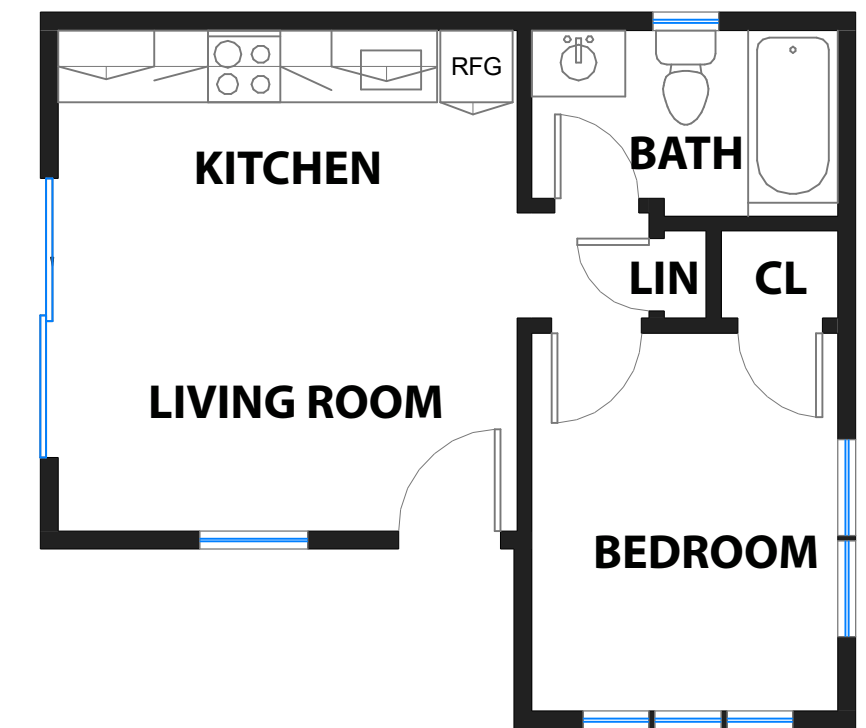

905 Hearst Avenue

BERKELEY, CALIFORNIA

MAIN LEVEL

UPPER LEVEL

COTTAGE